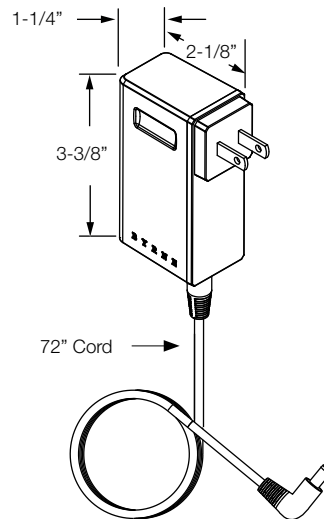

BATTERY SPECS

- 11.6 amp/hr
- Lithium Ion Battery
- Fully charged in 4 hours or less

CAUTION: Do not expose to temperatures above 40°C (104°F) or below 0°C (32°F).