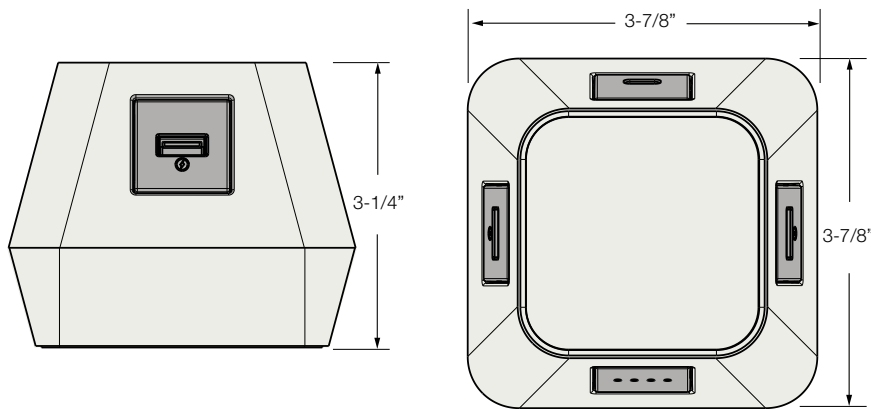

OUTLETS

USB-A

Fast Charging
18 Watt QC 3.0
Non QC devices 10W, 5V
Protective Waterproof Coating
on Internal Components

USB-C

Fast Charging
18Watt PD
Protective Waterproof Coating
on Internal Components

LED Indicator Light