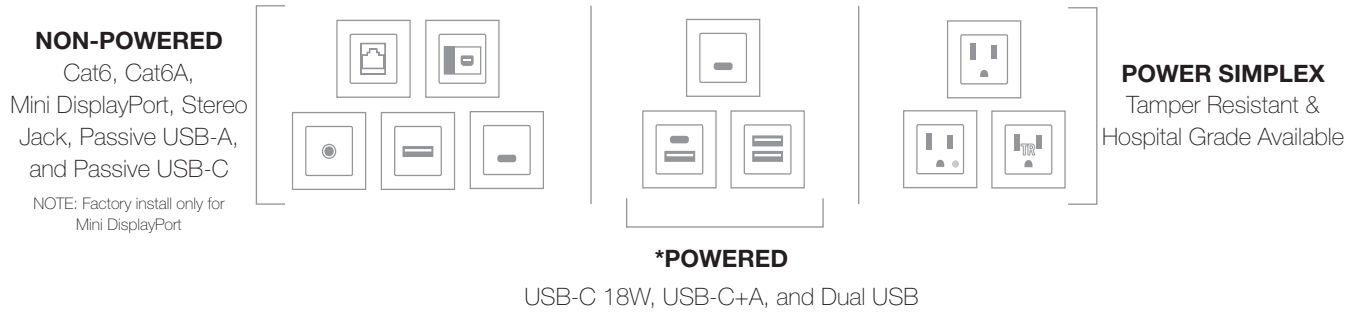

BYRNE

+ hospitality

2 PORT

Retrofit Power

Easy-to-install 2 port unit, with multiple under surface mounting styles, including key slot, slide mount or fixed. Puts power and charging USB just below the surface, without cutting into the furniture.

PLASTIC SIMPLEX

 White

 Black

FINISH AREAS

 Metal Housing

 Simplex

INTEGRATED TECHNOLOGIES

*Powered technology options requires a power simplex within the configuration.

CODES

NEW YORK

The Corded 2 Port Retrofit Power can be used in New York City, as per the official New York City Electrical Code.

CHICAGO

The Corded 2 Port Retrofit Power can be used on Listed freestanding furnishings in Chicago. Limitations apply. The Hardwired Metal MiniTap must be used on all other furnishings in Chicago.