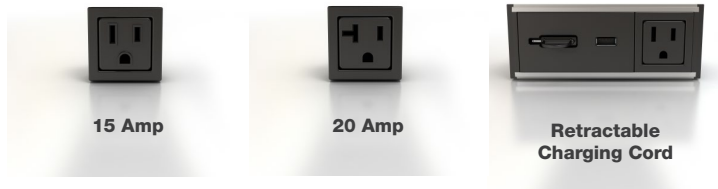

Technology

BYRNE

Charging USB

Display

Data

Power

Passive USB

Sound