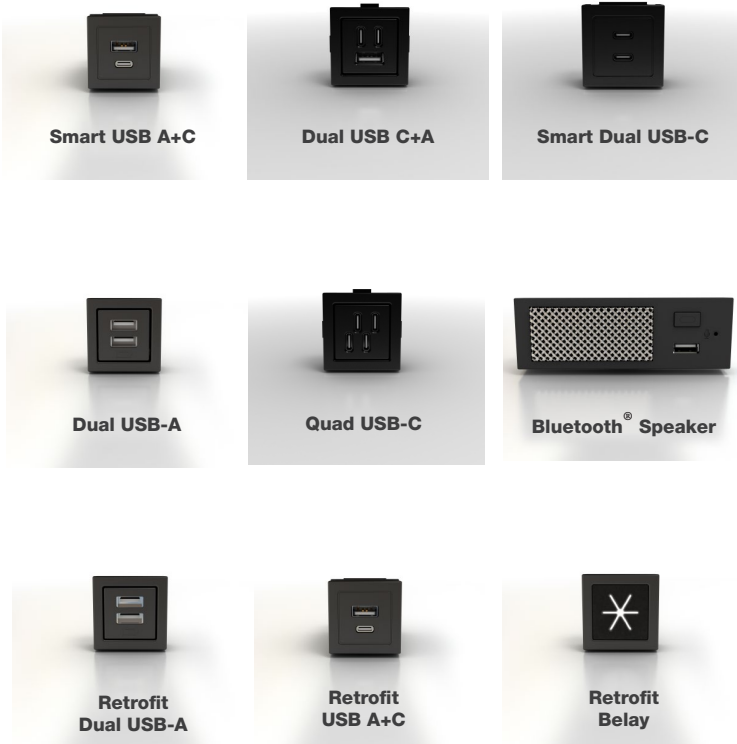

Technology

BYRNE

Charging USB

Display

Data

Power

Passive USB

Sound