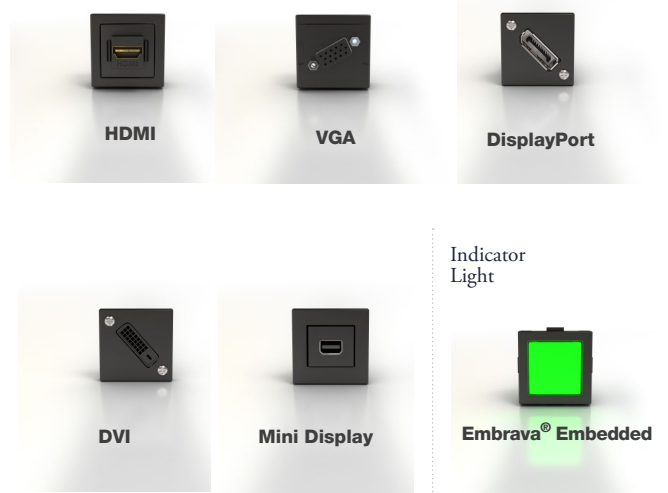

Technology

BYRNE

Charging USB

Display

Data

Power

Passive USB

Sound